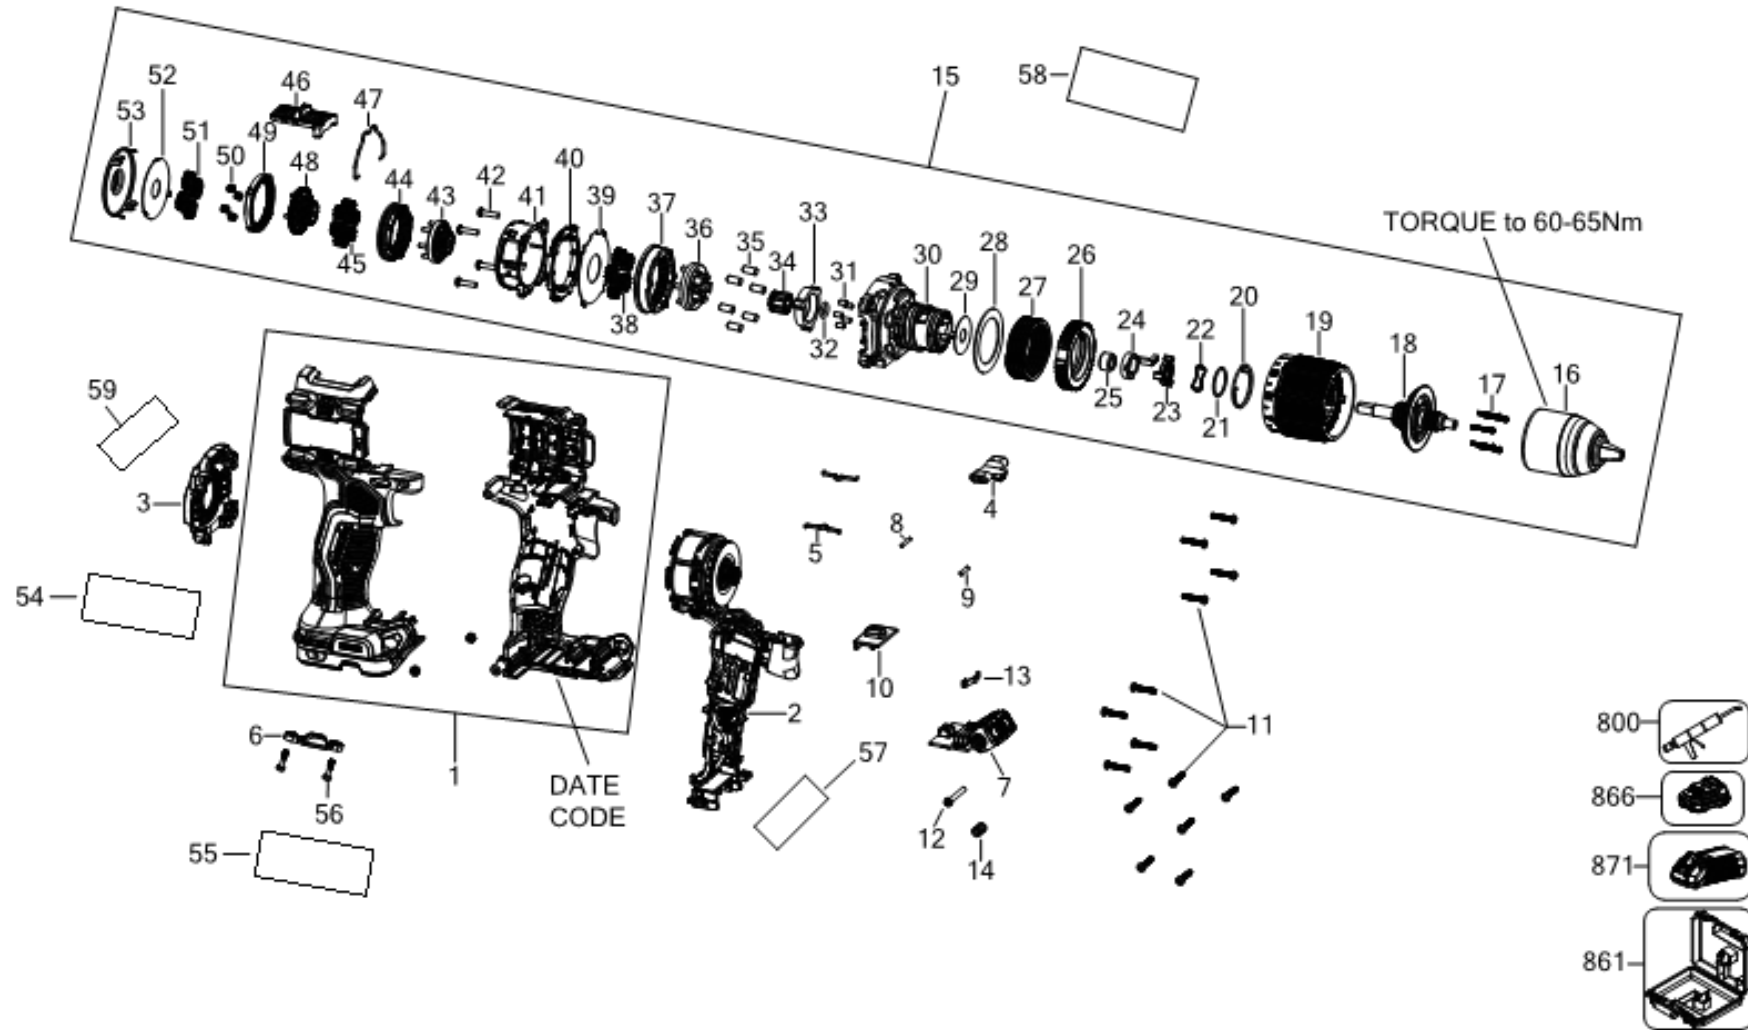

DCD805NT DRILL/DRIVER 1

DEWALT

DCD805

Typ
1

E21077

www.2helpU.com

29/7/2021

Parts List DCD805NT DRILL/DRIVER 1

Parts List DCD805NT DRILL/DRIVER 1

Item	Part Number	Qty	Part Description	General Description	Other Info	Repair Inst	Markets
33	N022985	1	LOCKING RING			No	XJ
34	NA073159	1	ANVIL			No	XJ
35	N411204	6	PIN			No	XJ
36	NA094641	1	CARRIER SA			No	XJ
37	N845243	1	GEAR			No	XJ
38	N845244	5	GEAR			No	XJ
39	N875646	1	PLATE			No	XJ
40	N855533	1	RING			No	XJ
41	N855688	1	HOUSING			No	XJ
42	N075506	4	SCREW			No	XJ
43	NA034901	1	CARRIER SA			No	XJ
44	N845241	1	GEAR			No	XJ
45	N845240	6	GEAR			No	XJ
46	N855158	1	LEVER			No	XJ
47	N855159	1	WIRE			No	XJ
48	NA034898	1	CARRIER SA			No	XJ
49	N845239	1	GEAR			No	XJ
50	N692779	4	ROLLER			No	XJ
51	N845237	4	GEAR			No	XJ
52	N855592	1	PLATE			No	XJ
53	N855591	1	PLATE			No	XJ
54	NA088547	1	RATING PLATE		EURO	No	XJ
55	NA088546	1	LABEL		FOOT QR	No	XJ
56	N831593	2	SCREW			No	XJ
57	N932677	1	LABEL		LED	No	XJ
58	NA088118	1	BRAND LABEL		18V	No	XJ
59	N932676	1	LABEL			No	XJ
800	N017298	1	GREASE	G-2008 Molykote		No	XJ
861	NA003710	1	KITBOX			No	XJ